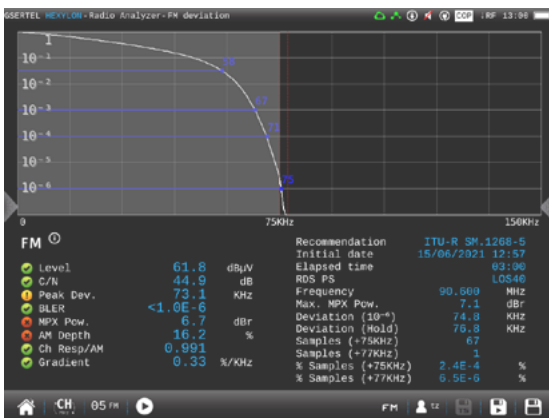

HEXYLON

HIGH PERFORMANCE PORTABLE METER INTENDED FOR PROFESSIONAL USERS

FEATURES

EXCLUSIVE MOSAIC FEATURE

With six user-defined customizable windows that allows to see all the characteristics of the signal at a glance

POWERFUL SPECTRUM ANALYZER

Continuous, high-speed, and high-resolution spectrum analyzer with proprietary features

FM DEVIATION

Shows the difference between an FM modulated frequency and the nominal carrier frequency