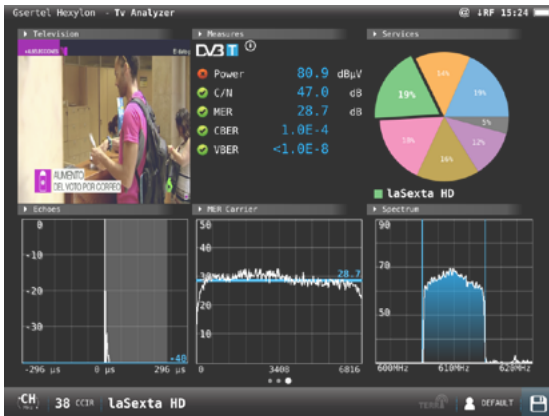

RF ANALYSIS

- Ultra fast scan and automatic measurements of all the TV & Radio channels
- Ultrafast autolock: HEXYLON locks any input signal without needing to setup any parameter
- Signal quality measures according to standard: Power, C/N, MER, MER by carrier graphic representation, BER, Constellation,... As well as advanced FM measures
- Ultrafast spectrum analyzer (sweep<10ms) from 5MHz to 3.3 GHz, with configurable resolution filters between 300 Hz and 6.4 MHz
- Advanced echoes analysis (DVB-T/T2, ISDB-T/Tb, DAB/DAB+): Pre and Post Echoes. Allows to measure echoes out of the guard interval up to 1148 us, thanks to the PDP v2 feature

AND MUCH MORE...

- Reporting engine (pdf, csv,...)
- 4G and 5G interferences detection and filter simulation
- Waterfall
- Satellite automatic identification
- Video/audio decoding: Display in 8" high resolution screen of analog and digital TV video (MPEG2, MPEG4 Full HD, HEVC 720p 25 fps, HEVC 1080p screenshots, HEVC 4K)
- Extended working band for DVB-T/T2 (from 20MHz to 1.5GHz)
- 2.4GHz and 5GHz Wifi-Analyser
- Audio/video streaming
- TS and RF recording

HEXYLON

HIGH PERFORMANCE PORTABLE METER INTENDED FOR PROFESSIONAL USERS

FEATURES

EXCLUSIVE MOSAIC FEATURE

With six user-defined customizable windows that allows to see all the characteristics of the signal at a glance